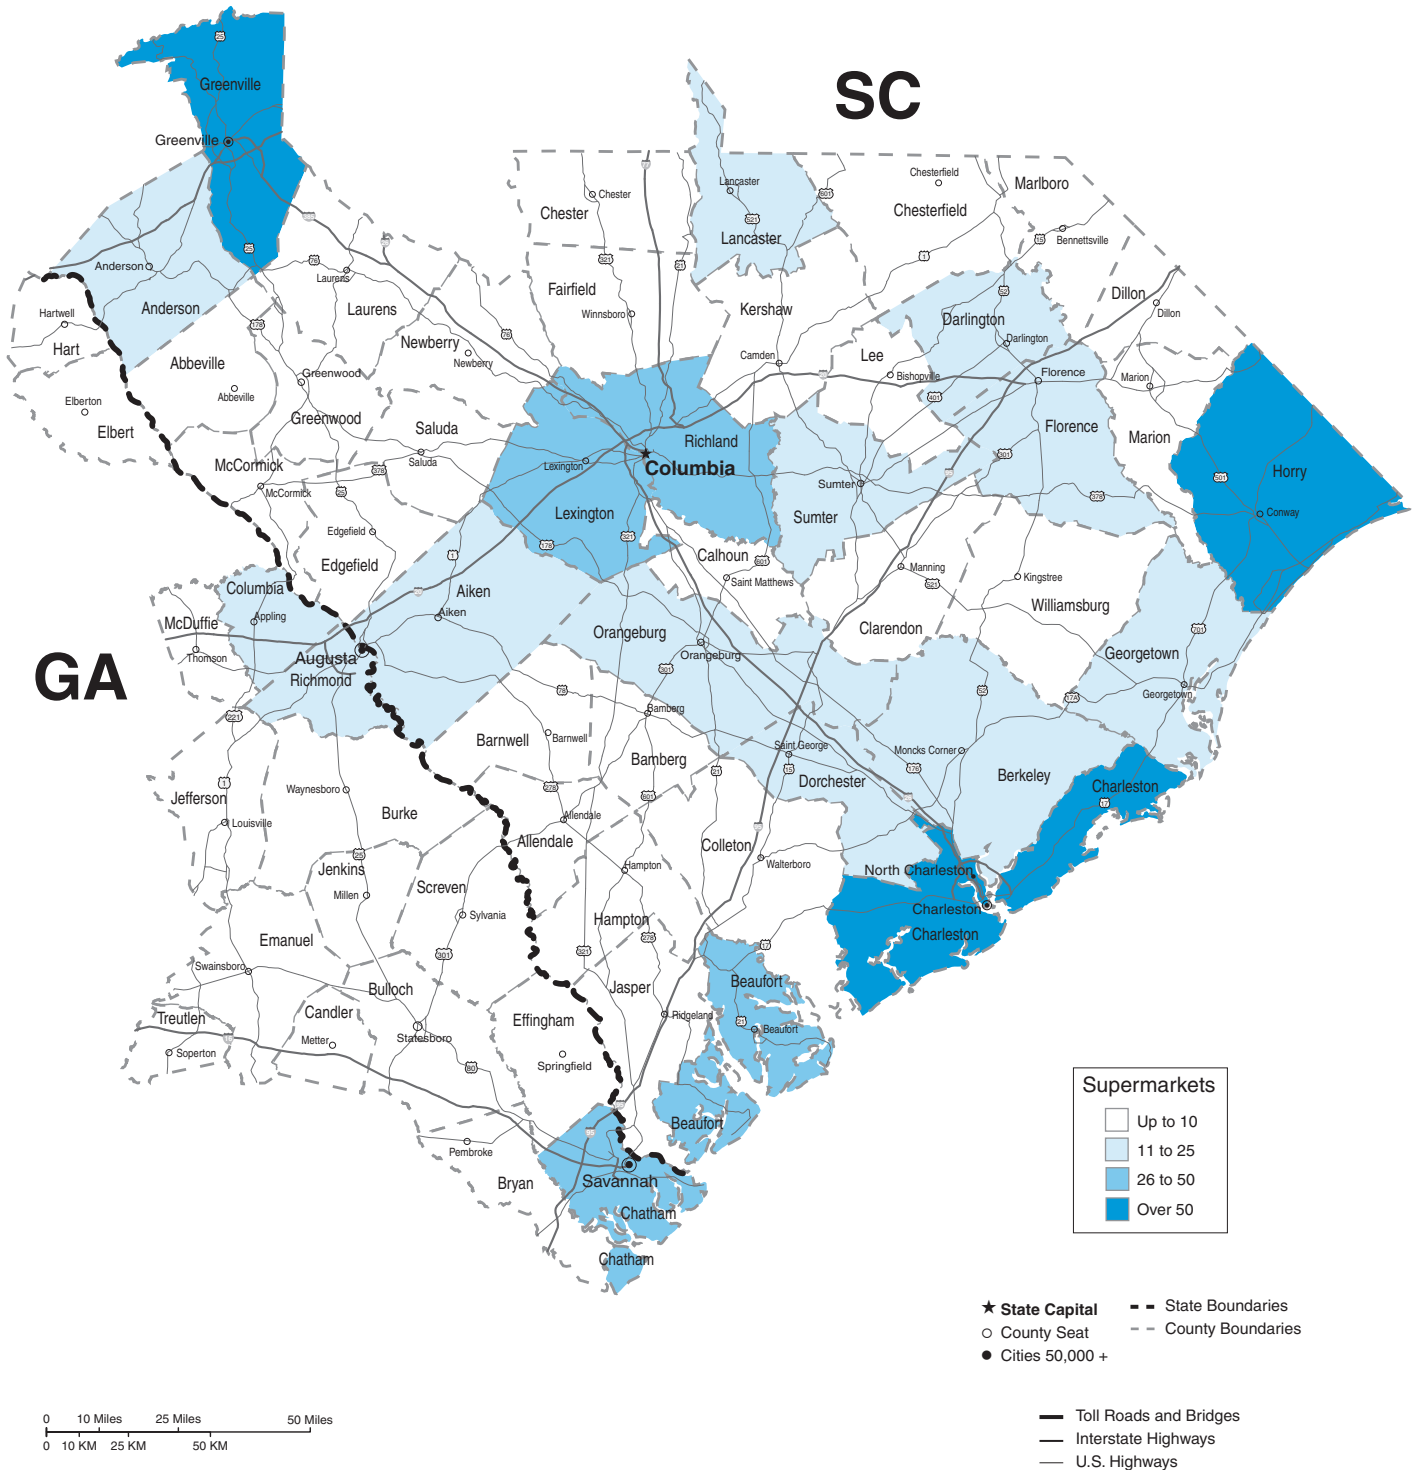

Columbia, SC

Television Broadcast Areas (DMAs)

Markets Wholly Contained: Charleston, SC, Columbia, SC

Markets Partially Contained: Augusta, Charlotte, Florence-Myrtle Beach, Greenville-Spartanburg-Asheville, Macon, Savannah